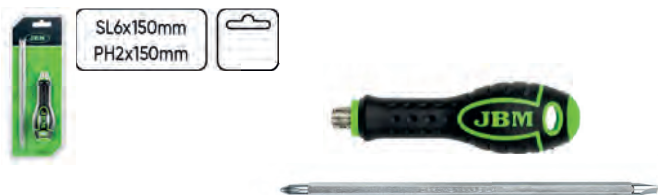

54060 6,00€

REVERSIBLE DOUBLE END SCREWDRIVER 6X150MM

54061 6,00€

REVERSIBLE DOUBLE END SCREWDRIVER 6X100MM

54071 26,50€

6 PIECES GO-THROUGH SCREWDRIVER SET (3 PHILIPS + 3 FLAT)

IT CONTAINS

- ⊕ x3 PH3x150, PH2x100, PH1x75mm
- ⊖ x3 SL8x150, SL6.5x100, SL5.5x75mm

54070 18,00€

6 PIECES SCREWDRIVER SET (2 PHILIPS + 4 FLAT)

IT CONTAINS

- ⊕ x2 PH1x80, PH2x100mm
- ⊖ x4 SL6.5x150, SL5.5x125, SL4x100, SL3x80mm

52170 16,00€

FLEXIBLE SCREWDRIVER

52169 25,00€

3 PIECES FLEXIBLE SCREWDRIVER SET

53575 16,00€

LONG FLEXIBLE SCREWDRIVER

- x3 1/4" 4 mm
- 5 mm
- 7 mm