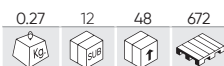

54070 18,00€

6 PIECES SCREWDRIVER SET (2 PHILIPS + 4 FLAT)

IT CONTAINS

- ⊕ x2 PH1x80, PH2x100mm
- ⊖ x4 SL6.5x150, SL5.5x125, SL4x100, SL3x80mm

52170 16,00€

FLEXIBLE SCREWDRIVER

52169 25,00€

3 PIECES FLEXIBLE SCREWDRIVER SET