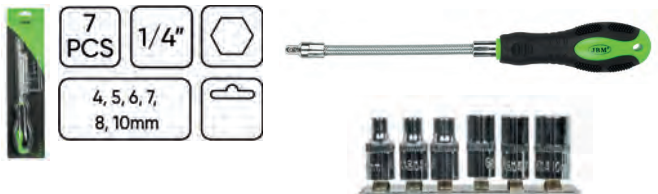

54060 6,00€

REVERSIBLE DOUBLE END SCREWDRIVER 6X150MM

54061 6,00€

REVERSIBLE DOUBLE END SCREWDRIVER 6X100MM

54071 26,50€

6 PIECES GO-THROUGH SCREWDRIVER SET (3 PHILIPS + 3 FLAT)

IT CONTAINS

- ⊕ x3 PH3x150, PH2x100, PH1x75mm
- ⊖ x3 SL8x150, SL6.5x100, SL5.5x75mm

54070 18,00€

6 PIECES SCREWDRIVER SET (2 PHILIPS + 4 FLAT)

IT CONTAINS

- ⊕ x2 PH1x80, PH2x100mm
- ⊖ x4 SL6.5x150, SL5.5x125, SL4x100, SL3x80mm

52170 16,00€

FLEXIBLE SCREWDRIVER

52169 25,00€

3 PIECES FLEXIBLE SCREWDRIVER SET

53575 16,00€

LONG FLEXIBLE SCREWDRIVER

- x3 1/4" 4 mm
- 5 mm
- 7 mm